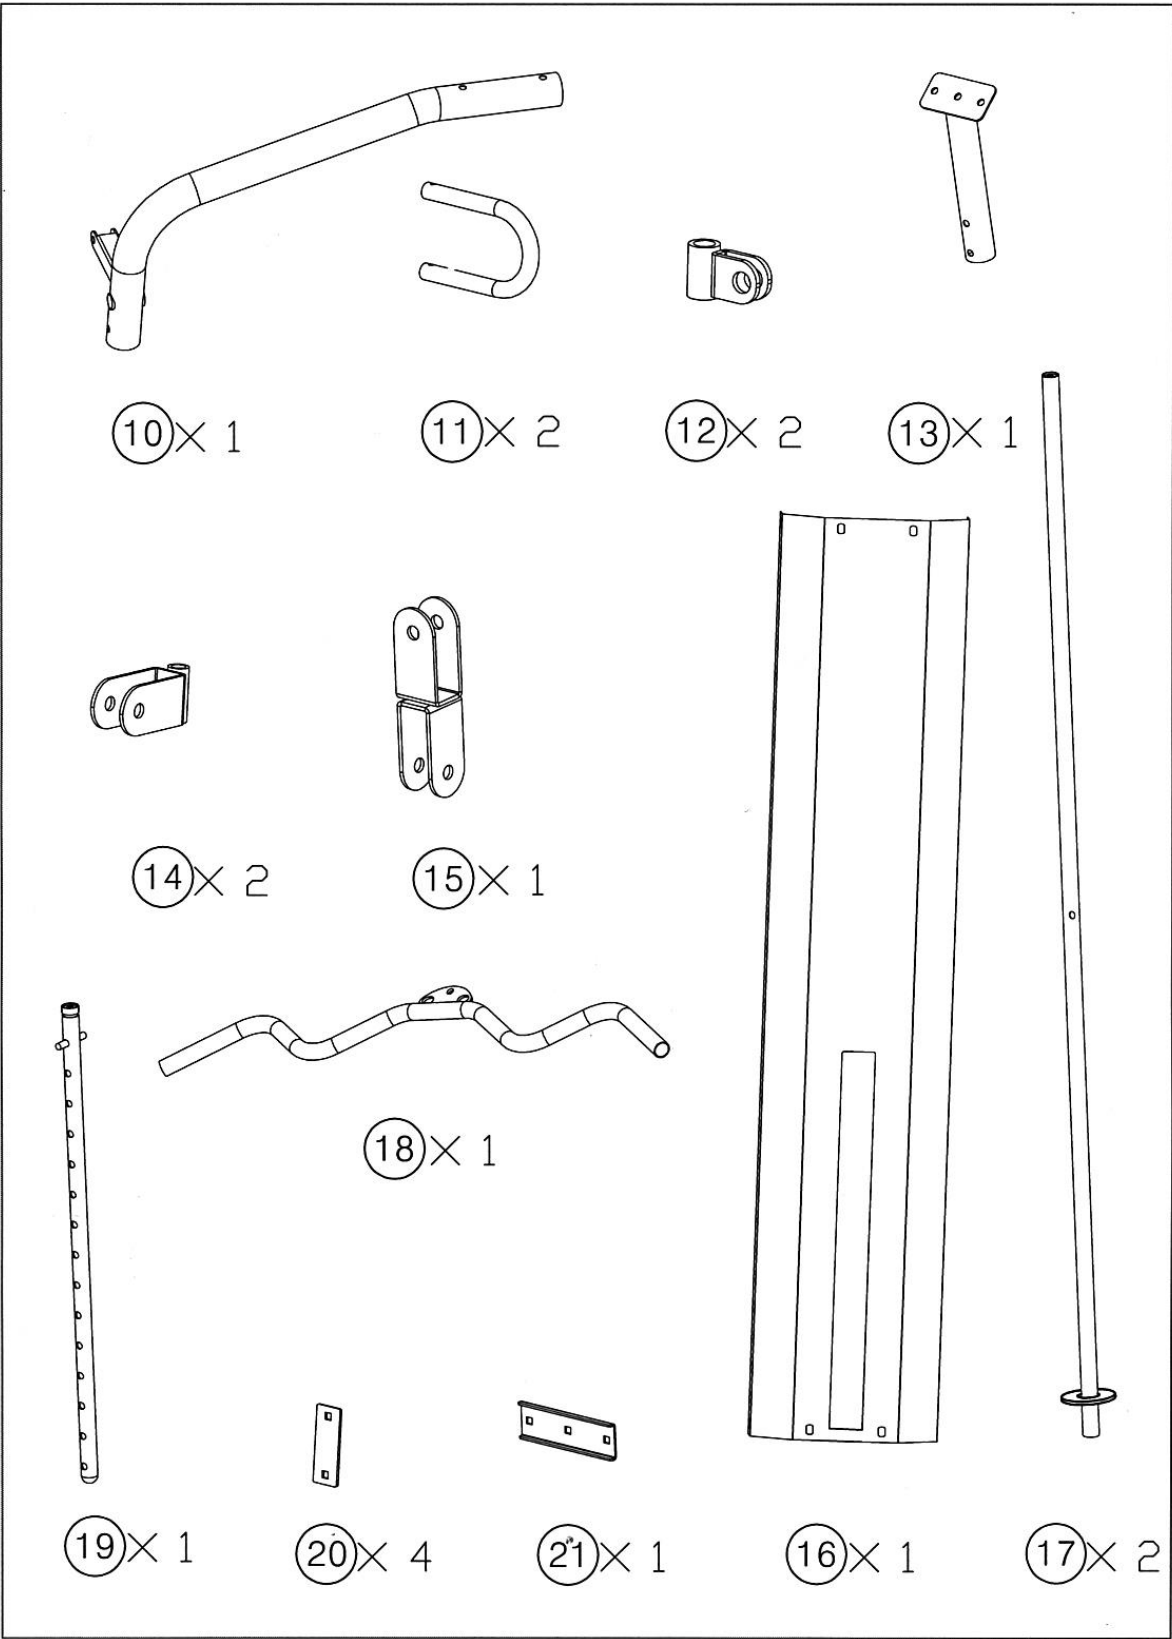

MARCY[®]

HOME GYM MWM-1005

IMPORTANT: Please read the Important Safety Notice and Assembly Information in the Owner's manual before assembling this product.

Assembly Manual

180503

22 × 1

23 × 2

24 × 1

65x2

M10 x 3/4" (M10 x 20 mm)

Ø 3/4" (Ø 10 mm)

1

55 X 2

M10 x 2 1/4" (M10 x 70 mm)

65 X 2

Ø 1/4" (Ø 10 mm)